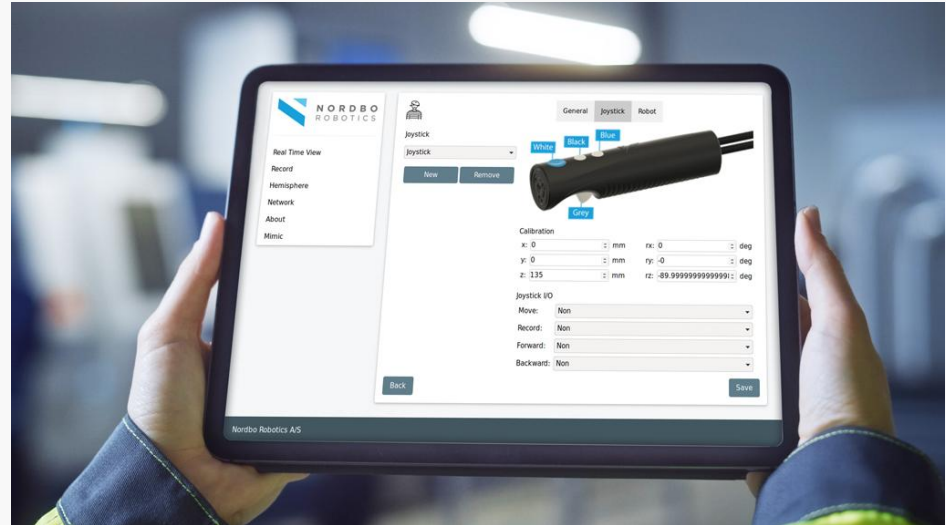

SOFTWARE PLATFORMS

Mimic Platform

Power tool for craftsmen

Mimic

A platform that allows you to record and transmit movements from humans to robots.

Mimic

Teach a robot complex motions

Reduce programming time

Record position & orientation

Quick and easy installation

Customize your teach device to your application

Mimic

1. Teach

2. Tune

3. Play

Mimic application examples